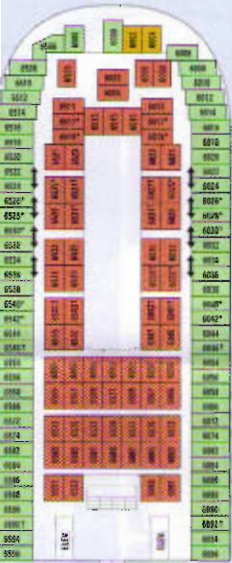

To view larger deck plan images and 360° interactive stateroom views, go to: www.royalcaribbean.com/ships

DECK 6

DECK 5

DECK 4

DECK 3

DECK 2

Category I Staterooms 6002 and 6004 have obstructed views

All Category G Staterooms have smaller windows than other outside staterooms

All Category H Staterooms have smaller windows than other outside staterooms

- † Stateroom with sofa bed.
- † Stateroom has third and fourth Pullman beds available.
- † Stateroom has four additional Pullman beds available.
- ‡ Cornering staterooms.
- Ⓜ Indicates accessible staterooms.
- Stateroom with sofa bed and third Pullman bed available.
- † Stateroom has four additional Pullman beds available.
- Not shown: Medical Center

Ocean View Accommodations

Superior Ocean View Stateroom - Two twin beds (can convert into queen-size), sitting area and a private bathroom. (157 sq. ft.)

Ocean View Stateroom - Two twin beds (can convert into queen-size), vanity area, and a private bathroom. (122 sq. ft.)

Please note: All Category I Staterooms have an obstructed view.

Interior Accommodations

Interior Stateroom - Two twin beds (can convert into queen-size), vanity area, and a private bathroom. (119 sq. ft.)