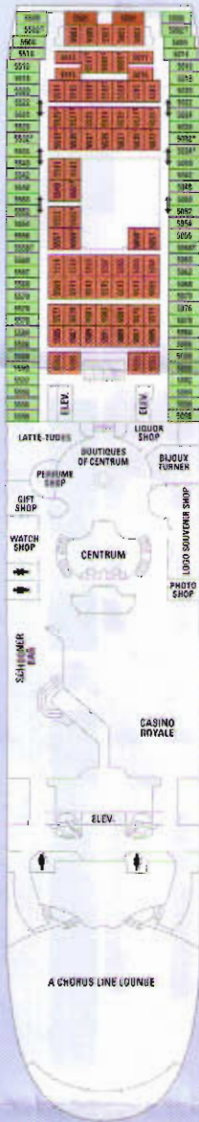

To view larger deck plan images and 360° interactive stateroom views, go to: www.royalcaribbean.com/ships

DECK 6

DECK 5

DECK 4

DECK 3

DECK 2

Category I Staterooms 6002 and 6004 have obstructed views

All Category G Staterooms have smaller windows than other outside staterooms

All Category H Staterooms have smaller windows than other outside staterooms

- † Stateroom with sofa bed.
- † Stateroom has third and fourth Pullman beds available.
- † Stateroom has four additional Pullman beds available.
- ‡ Cornering staterooms.
- Ⓜ Indicates accessible staterooms.
- Stateroom with sofa bed and third Pullman bed available.
- † Stateroom has four additional Pullman beds available.
- Not shown: Medical Center

Ocean View Accommodations

Superior Ocean View Stateroom - Two twin beds (can convert into queen-size), sitting area and a private bathroom. (157 sq. ft.)

Ocean View Stateroom - Two twin beds (can convert into queen-size), vanity area, and a private bathroom. (122 sq. ft.)

Please note: All Category I Staterooms have an obstructed view.

Interior Accommodations

Interior Stateroom - Two twin beds (can convert into queen-size), vanity area, and a private bathroom. (119 sq. ft.)